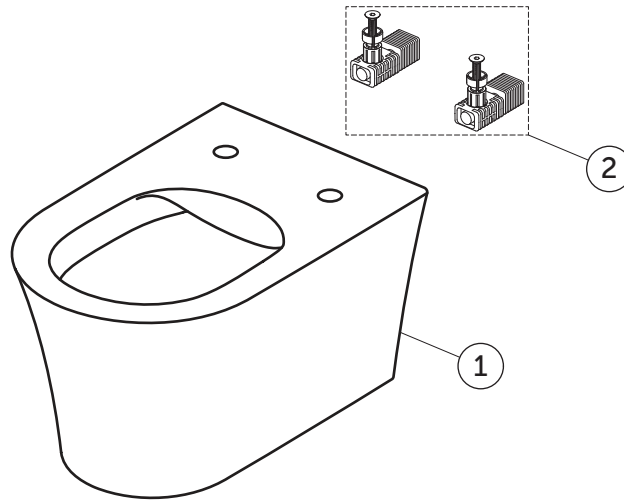

SPARE PARTS

Wall Hung Bowl
RimLS+; HF; BXD

E263601

LDV

Item	Description	Spare Code
1	WHG BOWL RimLS+ HF WHT	
2	SP EASYFIX+ WHG BOWL TOP FIXATION FULL KIT	TR16667

Ideal Standard International NV
Corporate Village – Gent Building
Da Vincilaan 2
B1935 – Zaventem
Belgium