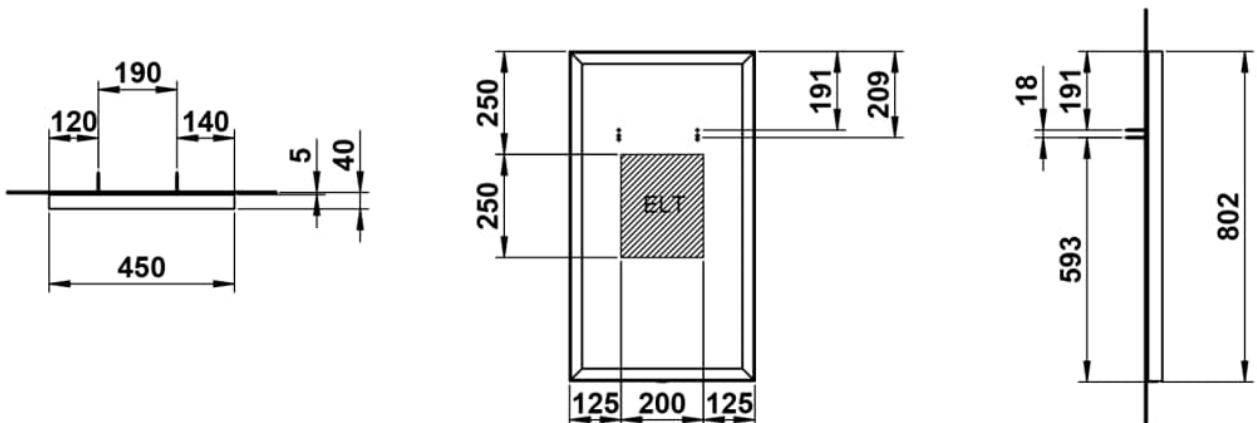

YVA

Mirror 450 mm, aluminium, indirect circumferential LED light, dimmable, 12.6 watt, luminous color 4000 Kelvin, including fixing set, LED converter, touch switch and auxiliary function

DIMENSIONS

Length	450 mm
Width	40 mm
Height	800 mm

COLOUR AND FINISH

268 White matt

Net weight (kg) : 5

TECHNICAL DRAWINGS

YVA

The YVA Series Mirrors: Timeless
Elegance and Clear Design Language

Whether round or rectangular, the YVA mirrors blend harmoniously into modern bathrooms, creating a gentle light atmosphere with their continuous indirect lighting. The neutral white light provides a natural radiance and emphasizes the calm clarity of the design.