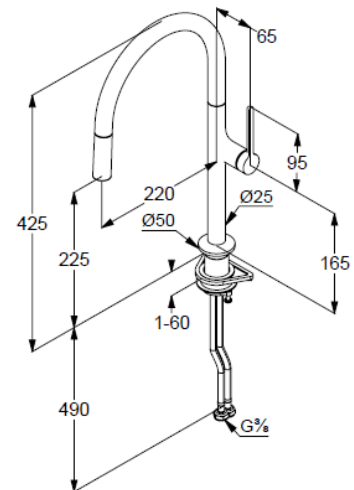

## Technische Daten/ Technical Data

KLUDI-REEF  
kitchen faucet  
DN 15

Ref.: 50851N075

Finishes:  
NO Brushed Gold (18) PVD

Product description  
Manufacturer KLUDI GmbH & Co. KG  
Typ: KLUDI-REEF  
kitchen faucet  
Ref.: 50851N075

kitchen faucet  
single lever mixer  
extractable hand spray  
automatic diverter: jet/aerator  
1-hole mounted  
solid lever, metal  
lateral actuation  
protected against back flow  
ceramic cartridge  
flow rate at 3 bar 6,5 l/min.  
swivel spout (360°)  
flexible hoses G3/8 DVGW approved  
shank-fixing  
extractable hoses 250mm

### Produktabbildung/ Product picture

### Maßzeichnung/ Dimensional drawing