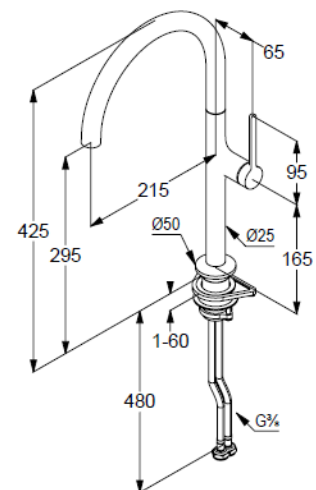

## Technische Daten/ Technical Data

KLUDI-REEF  
kitchen faucet  
DN 15

Ref.: 50803N275

Finishes:  
N2 Brushed Gunmetal PVD

Product description  
Manufacturer KLUDI GmbH & Co. KG  
Typ: KLUDI-REEF  
kitchen faucet  
Ref.: 50803N275

kitchen faucet  
single lever mixer  
1-hole mounted  
solid lever, metal  
lateral actuation  
aerator M18,5  
ceramic cartridge  
flow rate at 3 bar 6,5 l/min.  
swivel spout (360°)  
flexible hoses G3/8 DVGW approved  
shank-fixing

### Produktabbildung/ Product picture

### Maßzeichnung/ Dimensional drawing