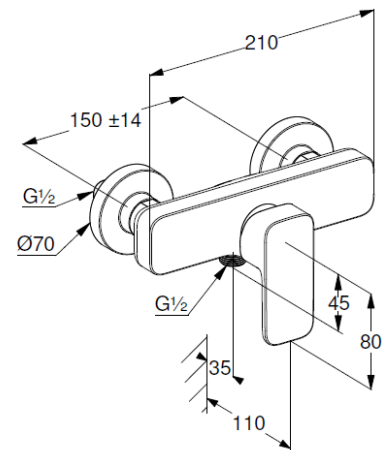

Technische Daten/ Technical Data

KLUDI RENON
single lever shower mixer
DN 15

Ref.: 42831N575

Finishes:
N5 Stainless Brushed Nickel PVD

Product description
Manufacturer KLUDI GmbH & Co. KG
Typ: KLUDI RENON
single lever shower mixer
Ref.: 42831N575

shower mixer
single lever mixer
wall mounted
solid lever, metal
protected against back flow
shower outlet G1/2
ceramic cartridge with hot water safety device
flow rate at 3 bar 23 l/min.
S-unions G1/2 x G3/4

Produktabbildung/ Product picture

Maßzeichnung/ Dimensional drawing

Durchfluss/ Flow rate