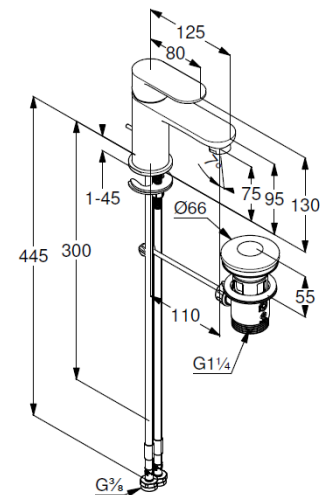

aerator M24 PCA

ceramic cartridge

flow rate at 3 bar 4,5 l/min.

flexible hoses G3/8 DVGW approved

rapid installation set

pop up waste set G1 1/4 metal

EU taxonomy: max. 6 l/min. -

Substantial Contribution (SC) possible

### Produktabbildung/ Product picture

### Maßzeichnung/ Dimensional drawing