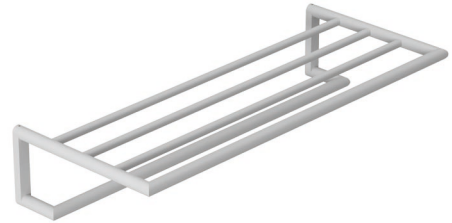

Technische Daten/ Technical Data

KLUDI-VELA R
towel shelf with bath towel holder

Ref.: 5898953

Finishes:
53 matt white

Product description
Manufacturer KLUDI GmbH & Co. KG
Typ: KLUDI-VELA R
towel shelf with bath towel holder
Ref.: 5898953

towel shelf with bath towel holder
wall mounted
with fixing material screws and dowels
wall holder metal

Produktabbildung/ Product picture

Maßzeichnung/ Dimensional drawing