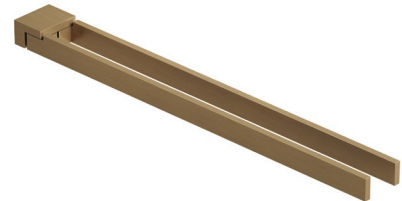

## Technische Daten/ Technical Data

KLUDI-VELA C  
hand towel holder

Ref.: 31977N1

Finishes:  
N1 Brushed Bronze PVD

Product description  
Manufacturer KLUDI GmbH & Co. KG  
Typ: KLUDI-VELA C  
hand towel holder  
Ref.: 31977N1

hand towel holder  
L= 430mm  
2-armed adjustable  
wall mounted  
with fixing material screws and dowels  
wall holder metal

Produktabbildung/ Product picture

Maßzeichnung/ Dimensional drawing