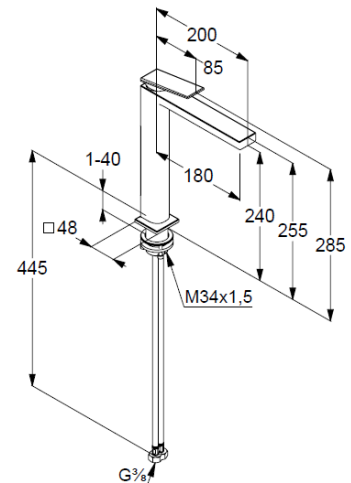

Technische Daten/ Technical Data

KLUDI DECUS
washbowl mixer
DN 15

Ref.: 54298N075

Finishes:
NO Brushed Gold (18) PVD

Product description
Manufacturer KLUDI GmbH & Co. KG
Typ: KLUDI DECUS
washbowl mixer
Ref.: 54298N075

washbowl mixer
single lever mixer
1-hole mounted
solid lever, metal
aerator, S-Pointer M18,5 PCA
ceramic cartridge with hot water safety device
flow rate at 3 bar 4,5 l/ min.
fixed spout
flexible hoses G3/8 DVGW approved
shank-fixing
without pop up waste
EU taxonomy: max. 6 l/min. -
Substantial Contribution (SC) possible

Produktabbildung/ Product picture

Maßzeichnung/ Dimensional drawing

Durchfluss/ Flow rate