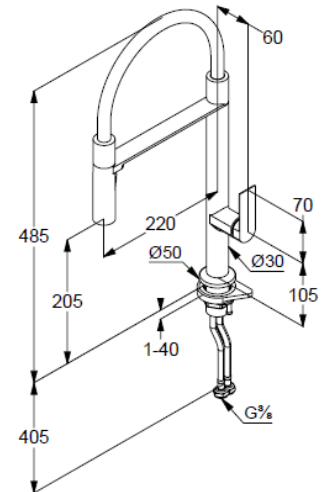

Technische Daten/ Technical Data

KLUDI-QORD
Kitchen faucet
DN 15

Ref.: 568596675

Finishes:
66 deep matt black

Product description
Manufacturer KLUDI GmbH & Co. KG
Typ: KLUDI-QORD
Kitchen faucet
Ref.: 568596675

kitchen faucet
single lever mixer
removable spout
automatic diverter: jet/aerator
1-hole mounted
solid lever, metal
lateral actuation
protected against back flow
ceramic cartridge
flow rate at 3 bar 8 l/min.
swivel spout (360°)
flexible hoses G3/8 DVGW approved
shank-fixing

Produktabbildung/ Product picture

Maßzeichnung/ Dimensional drawing

Durchfluss/ Flow rate