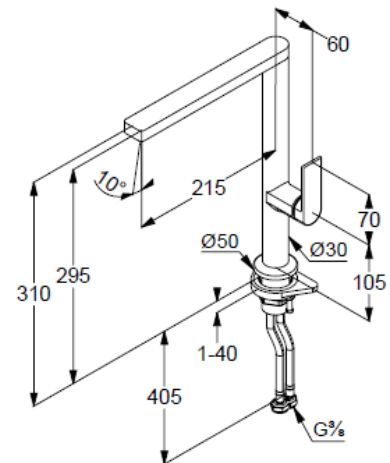

Technische Daten/ Technical Data

KLUDI-QORD
kitchen faucet
DN 15

Ref.: 568030575

Finishes:
05 chrome

Product description
Manufacturer KLUDI GmbH & Co. KG
Typ: KLUDI-QORD
kitchen faucet
Ref.: 568030575

kitchen faucet
single lever mixer
1-hole mounted
solid lever, metal
lateral actuation
aerator M24
ceramic cartridge
flow rate at 3 bar 12 l/min.
swivel spout (360°)
flexible hoses G3/8 DVGW approved
shank-fixing

Produktabbildung/ Product picture

Maßzeichnung/ Dimensional drawing

Durchfluss/ Flow rate