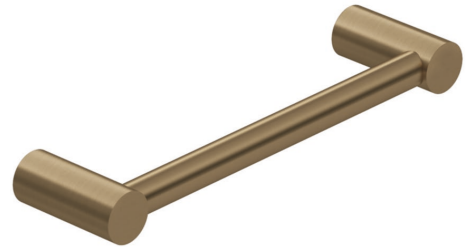

## Technische Daten/ Technical Data

KLUDI-VELA R  
bath grab bar

Ref.: 58981N1

Finishes:  
N1 Brushed Bronze PVD

Product description  
Manufacturer KLUDI GmbH & Co. KG  
Typ: KLUDI-VELA R  
bath grab bar  
Ref.: 58981N1

bath grab bar  
L= 280mm  
fixed  
wall mounted  
with fixing material screws and dowels  
wall holder metal

Produktabbildung/ Product picture

Maßzeichnung/ Dimensional drawing