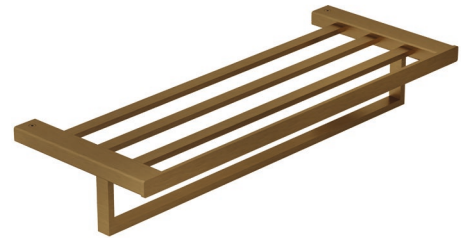

## Technische Daten/ Technical Data

KLUDI-VELA C

towel shelf with bath towel holder

Ref.: 31989N1

Finishes:

N1 Brushed Bronze PVD

Product description

Manufacturer KLUDI GmbH & Co. KG

Typ: KLUDI-VELA C

towel shelf with bath towel holder

Ref.: 31989N1

towel shelf with bath towel holder

wall mounted

with fixing material screws and dowels

wall holder metal

Produktabbildung/ Product picture