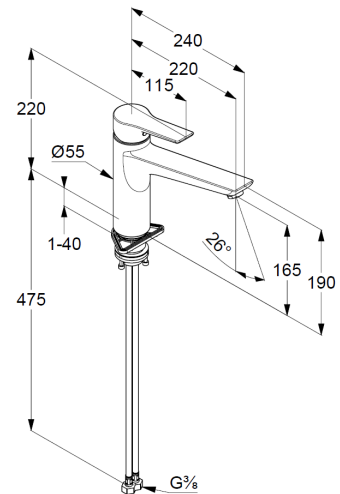

Technische Daten/ Technical Data

KLUDI MIX
kitchen faucet
DN 15

Ref.: 329040575

Finishes:
05 chrome

Product description
Manufacturer KLUDI GmbH & Co. KG
Typ: KLUDI MIX
kitchen faucet
Ref.: 329040575

kitchen faucet
single lever mixer
1-hole mounted
solid lever, metal
aerator M24
ceramic cartridge with hot water safety device
flow rate at 3 bar 12 l/min.
swivel spout (360°)
flexible hoses G3/8 DVGW approved
shank-fixing

Produktabbildung/ Product picture

Maßzeichnung/ Dimensional drawing

Durchfluss/ Flow rate