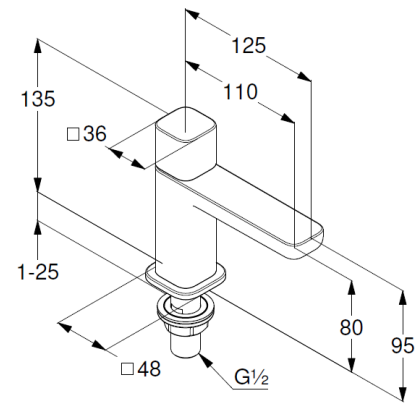

Technische Daten/ Technical Data

KLUDI RENON
stand pillar tap
DN 15

Ref.: 421180575

Finishes:
05 chrome

Product description
Manufacturer KLUDI GmbH & Co. KG
Typ: KLUDI RENON
stand pillar tap
Ref.: 421180575

stand pillar tap
1-hole mounted
solid lever, metal
aerator M18,5 PCA
ceramic headparts 90°
flow rate at 3 bar 4,5 l/min.
connection G1/2
shank-fixing
without flexible high pressure supply tube
or copper pipe Ø 10mm (KLUDI Ref.: 1620305)
EU taxonomy: max. 6 l/min. -
Substantial Contribution (SC) possible

Produktabbildung/ Product picture

Maßzeichnung/ Dimensional drawing

Durchfluss/ Flow rate