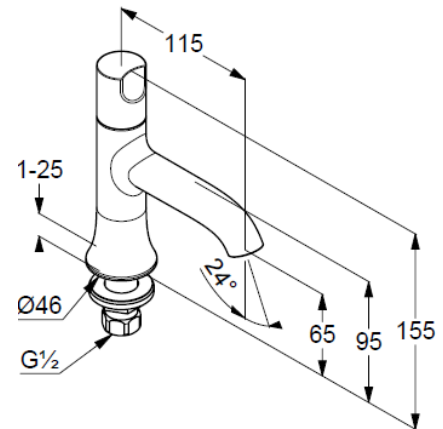

Technische Daten/ Technical Data

KLUDI BOZZ
stand pillar tap
DN 15

Ref.: 381160530

Finishes:
05 chrome

Product description
Manufacturer KLUDI GmbH & Co. KG
Typ: KLUDI BOZZ
stand pillar tap
Ref.: 381160530

stand pillar tap
1-hole mounted
solid lever, metal
aerator, S-Pointer M18,5
ceramic headparts 90°
flow rate at 3 bar 7 l/min.
connection G1/2
shank-fixing
without flexible high pressure supply tube
or copper pipe Ø 10mm (KLUDI Ref.: 1620305)

Produktabbildung/ Product picture

Maßzeichnung/ Dimensional drawing

Durchfluss/ Flow rate