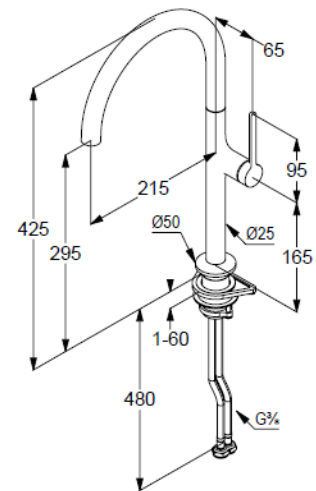

Technische Daten/ Technical Data

KLUDI-REEF
kitchen faucet
DN 15

Ref.: 50803N575

Finishes:
N5 Stainless Brushed Nickel PVD

Product description
Manufacturer KLUDI GmbH & Co. KG
Typ: KLUDI-REEF
kitchen faucet
Ref.: 50803N575

kitchen faucet
single lever mixer
1-hole mounted
solid lever, metal
lateral actuation
aerator M18,5
ceramic cartridge
flow rate at 3 bar 6,5 l/min.
swivel spout (360°)
flexible hoses G3/8 DVGW approved
shank-fixing

Produktabbildung/ Product picture

Maßzeichnung/ Dimensional drawing

Durchfluss/ Flow rate