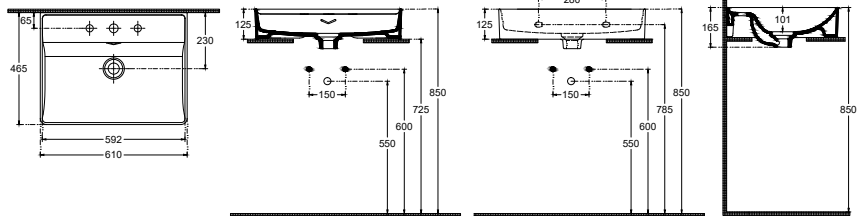

ISVEA

VEA Countertop Washbasin 61 cm

Features

With Tap Hole
V Shaped Overflow Hole
Suitable For Furniture & Wall Use

Dimensions

465 x 610 mm

Weight

16 kg

Product Code

10VAS50061

Version

Complementary Products

Plastic Push-Open Ceramic POP-UP (Included)
Auxiliary Material (Mounting Kit)

Color

White

Compatible Furniture Products