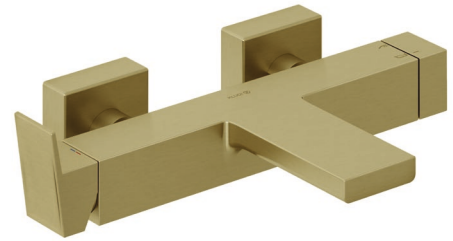

Technische Daten/ Technical Data

KLUDI DECUS

single lever bath-and shower mixer
DN 15

Ref.: 54691N075

Finishes:

NO Brushed Gold (18) PVD

Product description

Manufacturer KLUDI GmbH & Co. KG

Typ: KLUDI DECUS

single lever bath-and shower mixer

Ref.: 54691N075

bath-and shower mixer

single lever mixer

wall mounted

diverter as rotary ceramic valve

solid lever, metal

aerator, S-Pointer M24 laminar

protected against back flow

shower outlet G1/2

ceramic cartridge with hot water safety device

flow rate bath at 3 bar 20 l/min.

flow rate shower at 3 bar 18 l/min.

S-unions G1/2 x G3/4

Produktabbildung/ Product picture