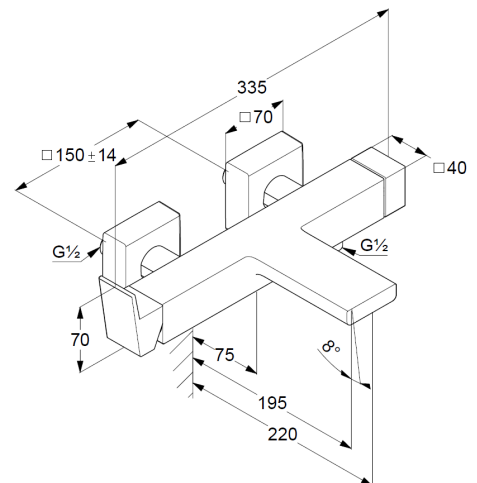

aerator, S-Pointer M24 laminar

protected against back flow

shower outlet G1/2

ceramic cartridge with hot water safety device

flow rate bath at 3 bar 20 l/min.

flow rate shower at 3 bar 18 l/min.

S-unions G1/2 x G3/4

Produktabbildung/ Product picture

Maßzeichnung/ Dimensional drawing

Durchfluss/ Flow rate