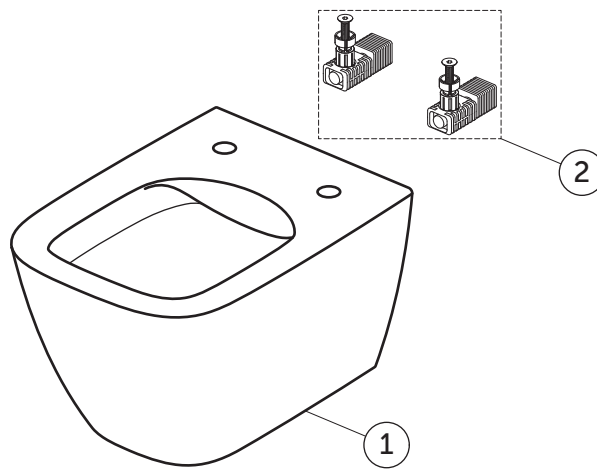

SPARE PARTS

Wall Hung Bowl
RimLS+; HF; BXD

T4592MA

I.LIFE S

Item	Description	Spare Code
1	WHG BOWL RimLS+ HF	
2	SP EASYFIX+ WH BOWL TOP FIXATION FULL KIT	TR16667

Ideal Standard International NV
Corporate Village – Gent Building
Da Vincilaan 2
B1935 – Zaventem
Belgium