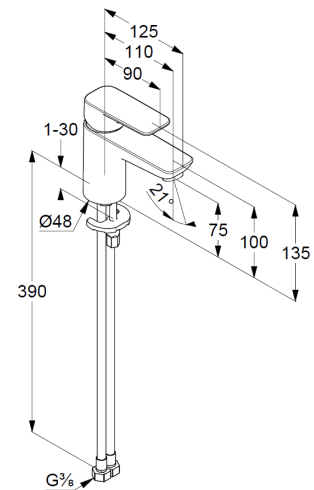

Technische Daten/ Technical Data

KLUDI PURE&STYLE
single lever basin mixer 75
DN 15

Ref.: 400280575

Finishes:
05 chrome

Product description
Manufacturer KLUDI GmbH & Co. KG
Typ: KLUDI PURE&STYLE
single lever basin mixer 75
Ref.: 400280575

basin mixer
single lever mixer
1-hole mounted
solid handle, metal
aerator M24 PCA
ceramic cartridge with hot water safety device
flow rate at 3 bar 5 l/min.
flexible hoses G3/8 DVGW approved
rapid installation set
EU taxonomy: max. 6 l/min. -
Substantial Contribution (SC) possible

Produktabbildung/ Product picture

Maßzeichnung/ Dimensional drawing

Durchfluss/ Flow rate