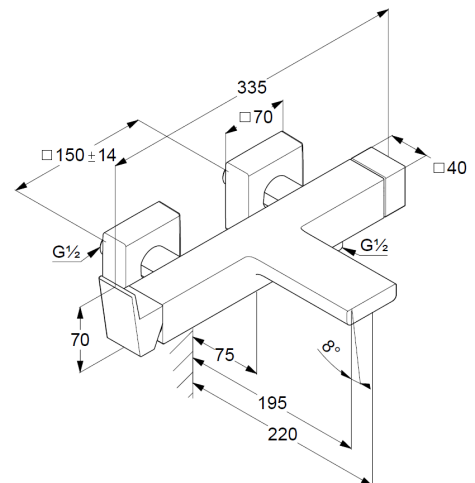

diverter as rotary ceramic valve

solid lever, metal

aerator M24

protected against back flow

shower outlet G1/2

ceramic cartridge with hot water safety device

flow rate bath at 3 bar 20 l/min.

flow rate shower at 3 bar 18 l/min.

S-unions G1/2 x G3/4

## Maßzeichnung/ Dimensional drawing