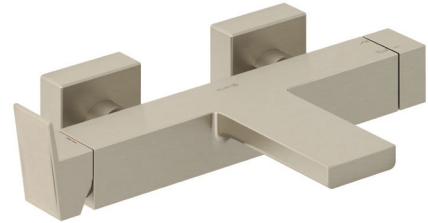

Technische Daten/ Technical Data

KLUDI DECUS

single lever bath-and shower mixer
DN 15

Ref.: 54691N575

Finishes:

N5 Stainless Brushed Nickel PVD

Product description

Manufacturer KLUDI GmbH & Co. KG

Typ: KLUDI DECUS

single lever bath-and shower mixer

Ref.: 54691N575

bath-and shower mixer

single lever mixer

wall mounted

diverter as rotary ceramic valve

solid lever, metal

aerator M24

protected against back flow

shower outlet G1/2

ceramic cartridge with hot water safety device

flow rate bath at 3 bar 20 l/min.

flow rate shower at 3 bar 18 l/min.

S-unions G1/2 x G3/4

Produktabbildung/ Product picture