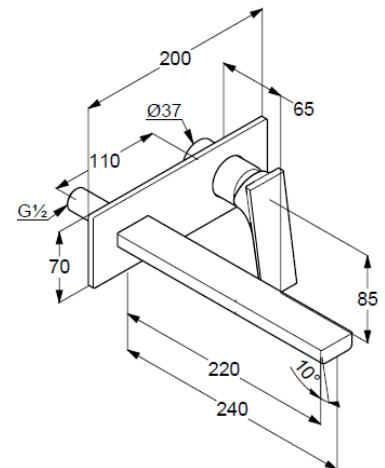

concealed single lever basin mixer

Ref.: 542450575

concealed single lever basin mixer

projection 240mm

trim set without pre-installation set

for pre-installation set KLUDI Ref.: 38241

wall mounted

solid lever, metal

aerator, S-Pointer M24 PCA

flow rate at 3 bar 4,5 l/min.

fixed spout

EU taxonomy: max. 6 l/min. -

Substantial Contribution (SC) possible

Produktabbildung/ Product picture

Maßzeichnung/ Dimensional drawing

Durchfluss/ Flow rate