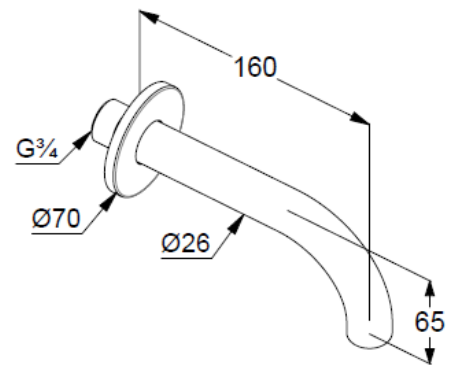

## Technische Daten/ Technical Data

KLUDI BOZZ

wall spout  
DN 20

Ref.: 3850539

Finishes:  
39 matt black

Product description  
Manufacturer KLUDI GmbH & Co. KG  
Typ: KLUDI BOZZ  
wall spout  
Ref.: 3850539

wall spout  
wall mounted  
aerator, S-Pointer M24 laminar  
flow rate at 3 bar 25 l/min.  
fixed spout  
connection G3/4  
with push-on rosette Ø 70mm

Produktabbildung/ Product picture

Maßzeichnung/ Dimensional drawing