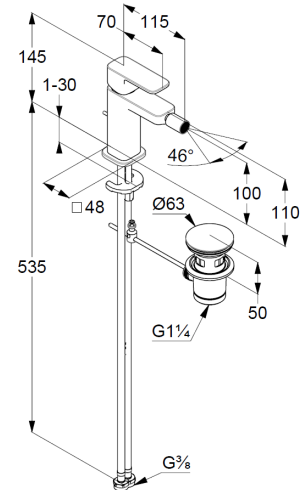

Technische Daten/ Technical Data

KLUDI RENON
single lever bidet mixer
DN 15

Ref.: 422160575

Finishes:
05 chrome

Product description
Manufacturer KLUDI GmbH & Co. KG
Typ: KLUDI RENON
single lever bidet mixer
Ref.: 422160575

bidet mixer
single lever mixer
1-hole mounted
solid lever, metal
aerator M16 PCA
ball joint with aerator
ceramic cartridge with hot water safety device
flow rate at 3 bar 4,5 l/min.
flexible hoses G3/8 DVGW approved
rapid installation set
pop up waste set G1 1/4 metal

Produktabbildung/ Product picture

Maßzeichnung/ Dimensional drawing

Durchfluss/ Flow rate