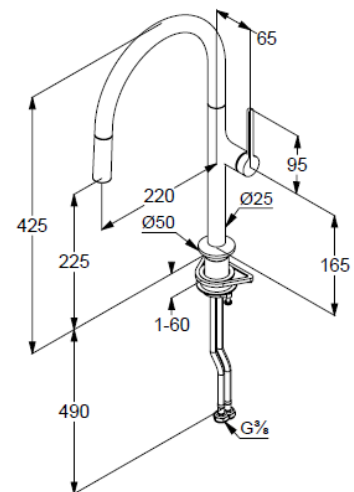

Technische Daten/ Technical Data

KLUDI-REEF
kitchen faucet
DN 15

Ref.: 50851N175

Finishes:
N1 Brushed Bronze PVD

Product description
Manufacturer KLUDI GmbH & Co. KG
Typ: KLUDI-REEF
kitchen faucet
Ref.: 50851N175

kitchen faucet
single lever mixer
extractable hand spray
automatic diverter: jet/aerator
1-hole mounted
solid lever, metal
lateral actuation
protected against back flow
ceramic cartridge
flow rate at 3 bar 6,5 l/min.
swivel spout (360°)
flexible hoses G3/8 DVGW approved
shank-fixing
extractable hoses 250mm

Produktabbildung/ Product picture

Maßzeichnung/ Dimensional drawing

Durchfluss/ Flow rate