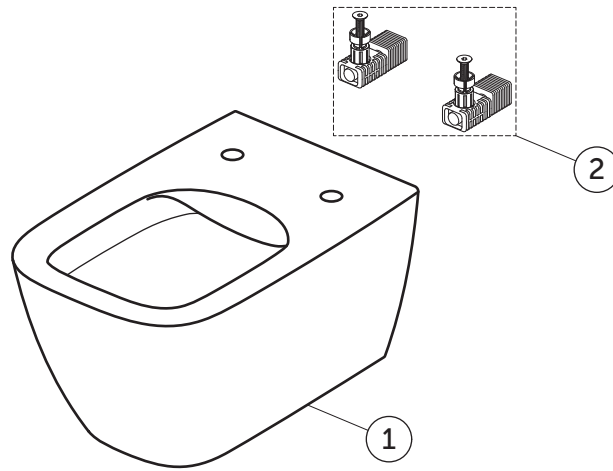

# SPARE PARTS

Wall Hung Bowl  
RimLS+; HF; GREY; BXD

T461458

I.LIFE B

Item	Description	Spare Code
1	WHG BOWL RimLS+ HF GREY	
2	SP EASYFIX+ WH BOWL TOP FIXATION FULL KIT	TR16667

Ideal Standard International NV  
Corporate Village – Gent Building  
Da Vincilaan 2  
B1935 – Zaventem  
Belgium