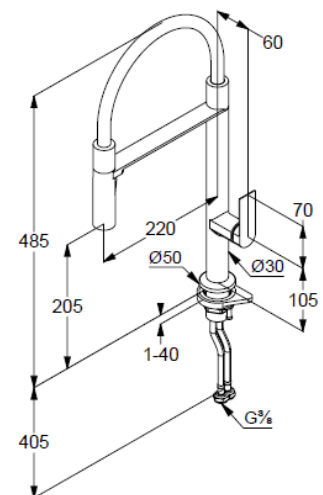

Technische Daten/ Technical Data

KLUDI-QORD
Kitchen faucet
DN 15

Ref.: 56859N575

Finishes:
N5 Stainless Brushed Nickel PVD

Product description
Manufacturer KLUDI GmbH & Co. KG
Typ: KLUDI-QORD
Kitchen faucet
Ref.: 56859N575

kitchen faucet
single lever mixer
removable spout
automatic diverter: jet/aerator
1-hole mounted
solid lever, metal
lateral actuation
protected against back flow
ceramic cartridge
flow rate at 3 bar 8 l/min.
swivel spout (360°)
flexible hoses G3/8 DVGW approved
shank-fixing

Produktabbildung/ Product picture

Maßzeichnung/ Dimensional drawing

Durchfluss/ Flow rate