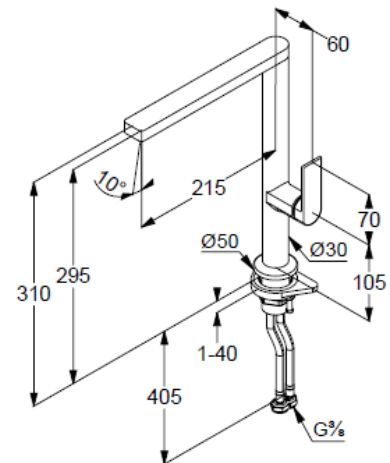

Technische Daten/ Technical Data

KLUDI-QORD
kitchen faucet
DN 15

Ref.: 568036675

Finishes:
66 deep matt black

Product description
Manufacturer KLUDI GmbH & Co. KG
Typ: KLUDI-QORD
kitchen faucet
Ref.: 568036675

kitchen faucet
single lever mixer
1-hole mounted
solid lever, metal
lateral actuation
aerator M24
ceramic cartridge
flow rate at 3 bar 12 l/min.
swivel spout (360°)
flexible hoses G3/8 DVGW approved
shank-fixing

Produktabbildung/ Product picture

Maßzeichnung/ Dimensional drawing

Durchfluss/ Flow rate