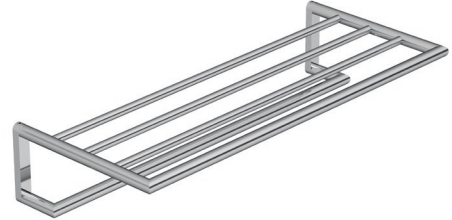

Technische Daten/ Technical Data

KLUDI-VELA R
towel shelf with bath towel holder

Ref.: 5898905

Finishes:
05 chrome

Product description
Manufacturer KLUDI GmbH & Co. KG
Typ: KLUDI-VELA R
towel shelf with bath towel holder
Ref.: 5898905

towel shelf with bath towel holder
wall mounted
with fixing material screws and dowels
wall holder metal

Produktabbildung/ Product picture