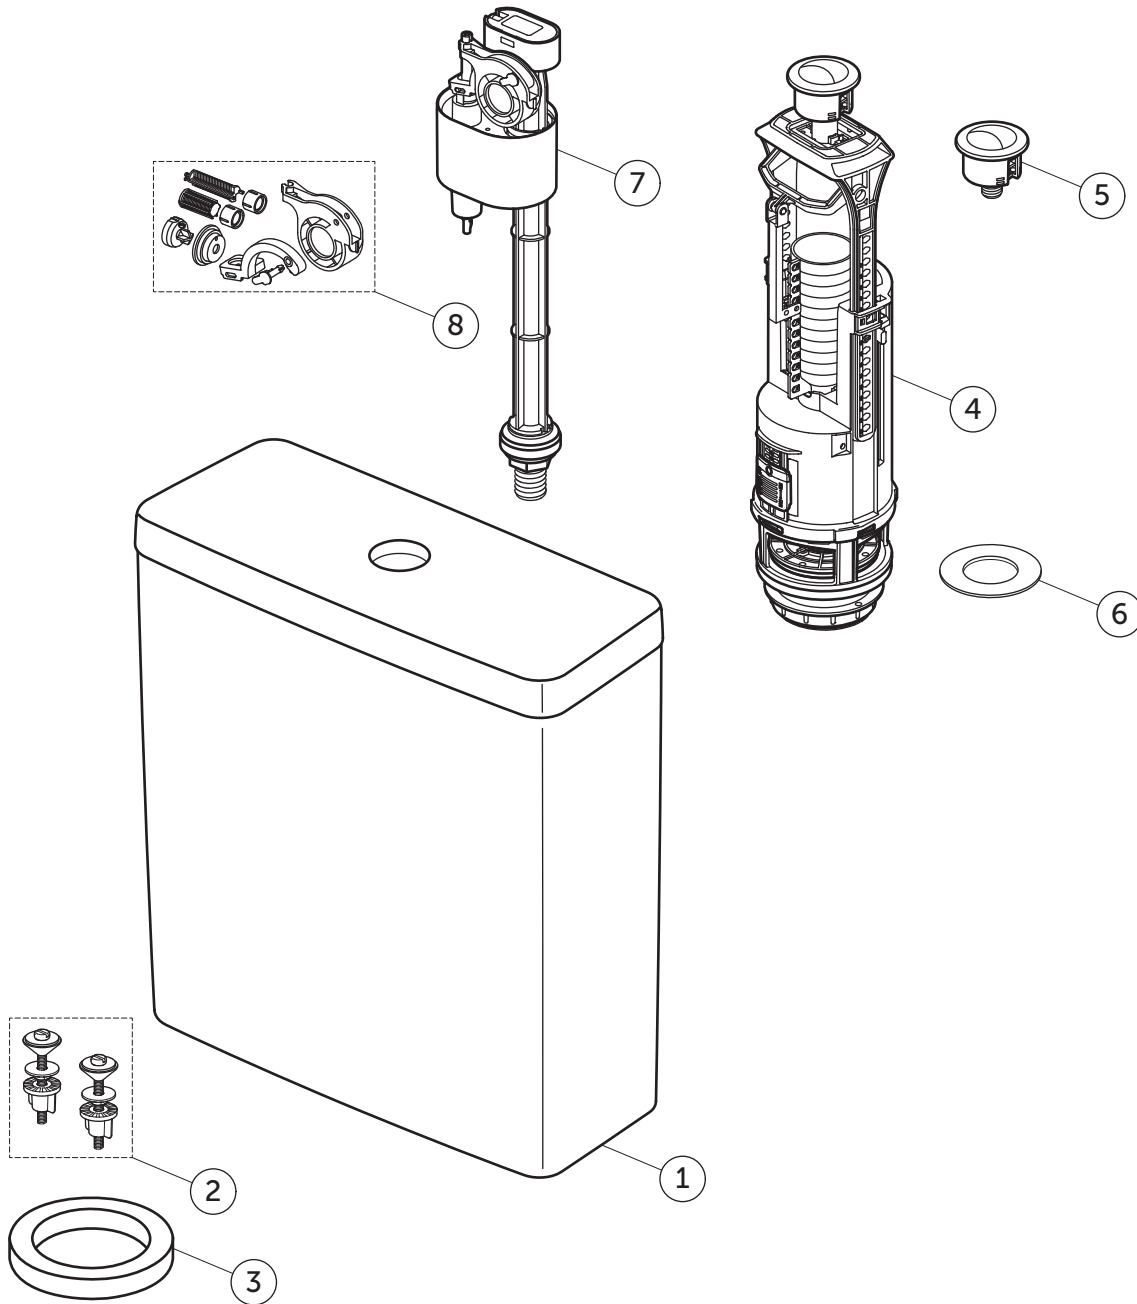

SPARE PARTS

Close Coupled Tank
BI; 6/3L; EU

T473401

I.LIFE S

Item	Description	Spare Code
1	CC TANK + LID BI 3/8 WHT	TV95101
2	CISTERN FIXATION SET INOX 60MM	PV00867
3	SP CC STICKY WASHER 98x68x15MM	WV03967
4	OUTLET VALVE EU NO LOGO	RV24367
5	TANK TRIM BUTTON EU NO LOGO	RV24567
6	SPARE SEAL FOR OUTLET VALVE EU	RV24867
7	BOTTOM INLET VALVE 3/8 BRASS EU T6503	TV93267
8	SET DIAPHRAGM + FILTER FOR SIDE INLET EU	RV24767