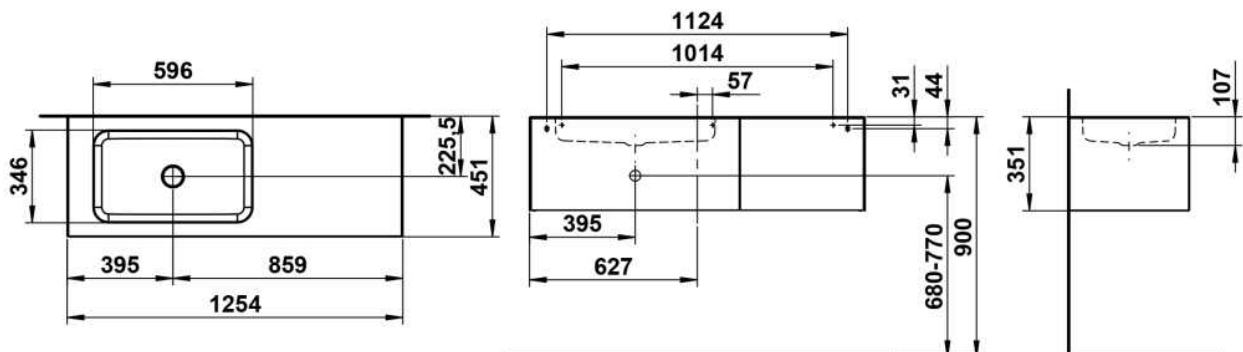

FOLIO

Washplace, wall-hung, glazed steel, without tap bank, without tap hole, without overflow, shelf right, including fixing set, drain valve

DIMENSIONS

Length	1254 mm
Width	450 mm
Height	350 mm

COLOUR AND FINISH

	525 White, Silk-Matt Lacquer
---	------------------------------

OPTIONS

112 - without tap hole, without overflow

Asymmetrical

Back glazed

Bowl length (mm) : 1254

Bowl position : Left

Bowl width (mm) : 451

Fixing kit : Included

Glazed base

Installation type : Wall-hung

Internal Shape : 6 - Rectangular

Material : Glazed steel

Net weight (kg) : 62

Overflow type : Standard

Plug and Waste : Included

Shape : Rectangular

Taphole configuration : No tapholes

Trap : Included

Waste : Included

Weight (Kg) : 62

Without overflow

TECHNICAL DRAWINGS

FOLIO