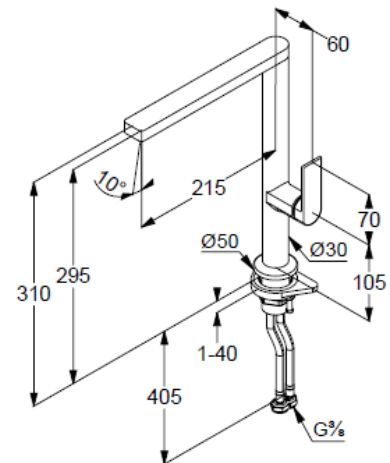

Technische Daten/ Technical Data

KLUDI-QORD
kitchen faucet
DN 15

Ref.: 56803N575

Finishes:
N5 Stainless Brushed Nickel PVD

Product description
Manufacturer KLUDI GmbH & Co. KG
Typ: KLUDI-QORD
kitchen faucet
Ref.: 56803N575

kitchen faucet
single lever mixer
1-hole mounted
solid lever, metal
lateral actuation
aerator M24
ceramic cartridge
flow rate at 3 bar 12 l/min.
swivel spout (360°)
flexible hoses G3/8 DVGW approved
shank-fixing

Produktabbildung/ Product picture

Maßzeichnung/ Dimensional drawing

Durchfluss/ Flow rate