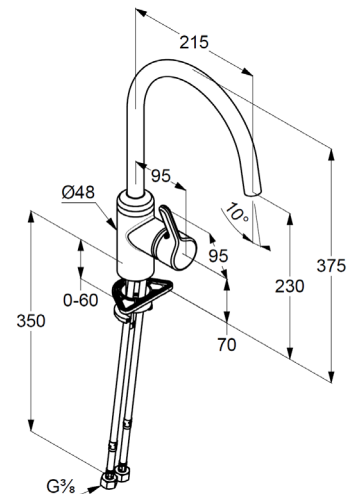

Technische Daten/ Technical Data

KLUDI BINGO STAR
kitchen faucet
DN 15

Ref.: 428030578

Finishes:
05 chrome

Product description
Manufacturer KLUDI GmbH & Co. KG
Typ: KLUDI BINGO STAR
kitchen faucet
Ref.: 428030578

kitchen faucet
single lever mixer
1-hole mounted
solid lever, metal
lateral actuation
aerator M16,5 PCA laminar
ceramic cartridge with hot water safety device
flow rate at 3 bar 7,6 l/min.
swivel spout (360°)
flexible hoses G3/8 DVGW approved
rapid installation set

Produktabbildung/ Product picture

Maßzeichnung/ Dimensional drawing

Durchfluss/ Flow rate