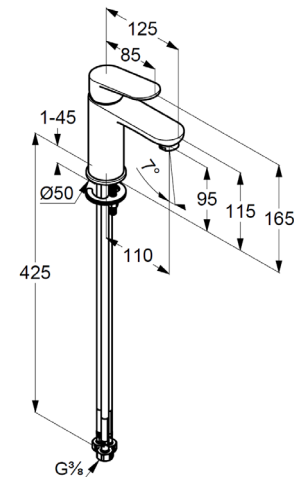

aerator M18,5 PCA

ceramic cartridge

flow rate at 3 bar 4,5 l/min.

flexible hoses G3/8 DVGW approved

rapid installation set

EU taxonomy: max. 6 l/min. -

Substantial Contribution (SC) possible

Produktabbildung/ Product picture

Maßzeichnung/ Dimensional drawing

Durchfluss/ Flow rate