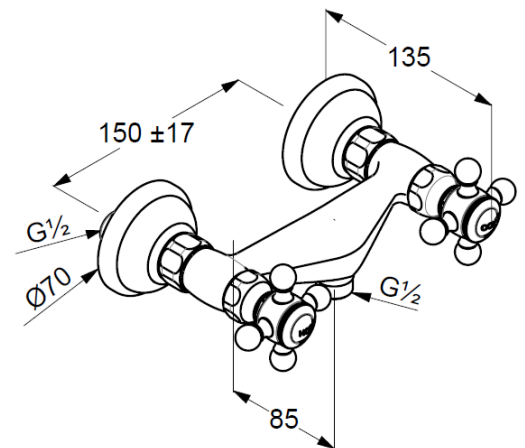

Technische Daten/ Technical Data

KLUDI 1926
shower mixer
DN 15

Ref.: 516104520

Finishes:
45 gold plated 23 carat

Product description
Manufacturer KLUDI GmbH & Co. KG
Typ: KLUDI 1926
shower mixer
Ref.: 516104520

shower mixer
2-handle mixer
wall mounted
cross handle, metal
protected against back flow
shower outlet G1/2
ceramic headparts 180°
flow rate at 3 bar 21 l/min.
S-unions G1/2 x G3/4

Produktabbildung/ Product picture

Maßzeichnung/ Dimensional drawing

Durchfluss/ Flow rate