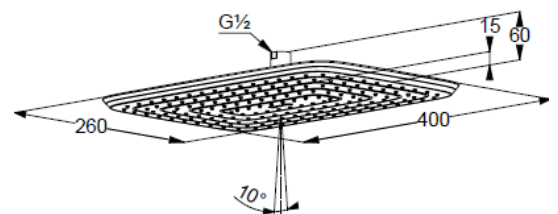

Maßzeichnung/ Dimensional drawing