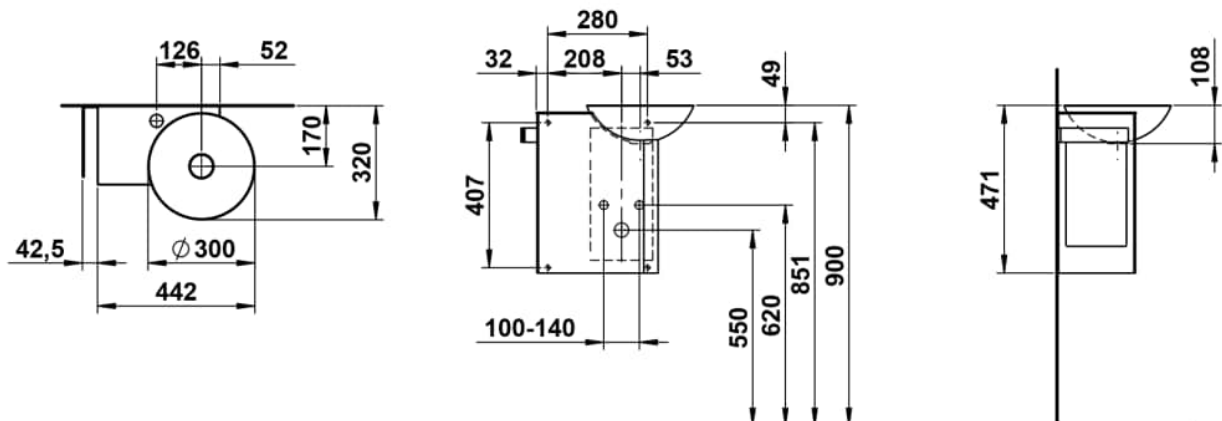

INSERT

Washplace, wall-hung, glazed steel, shelf left, with one tap hole, without overflow, including fixing set, drain valve

DIMENSIONS

Length	485 mm
Width	317 mm
Height	470 mm

COLOUR AND FINISH

<input type="checkbox"/>	000 White
--------------------------	-----------

OPTIONS

111 - one tap hole, without overflow

Asymmetrical

Back glazed

Bowl length (mm) : 485

Bowl position : Right

Bowl width (mm) : 321

Fixing kit : Included

Glazed base

Installation type : Wall-hung

Integrated shelf

Integrated towel rail

Internal Shape : 1 - Round

Material : Glazed steel

Net weight (kg) : 12.85

Overflow type : Standard

Plug and Waste : Included

Shape : Rectangular

Taphole configuration : No tapholes

Trap : Included

Waste : Included

Weight (Kg) : 12.85

Without overflow

TECHNICAL DRAWINGS