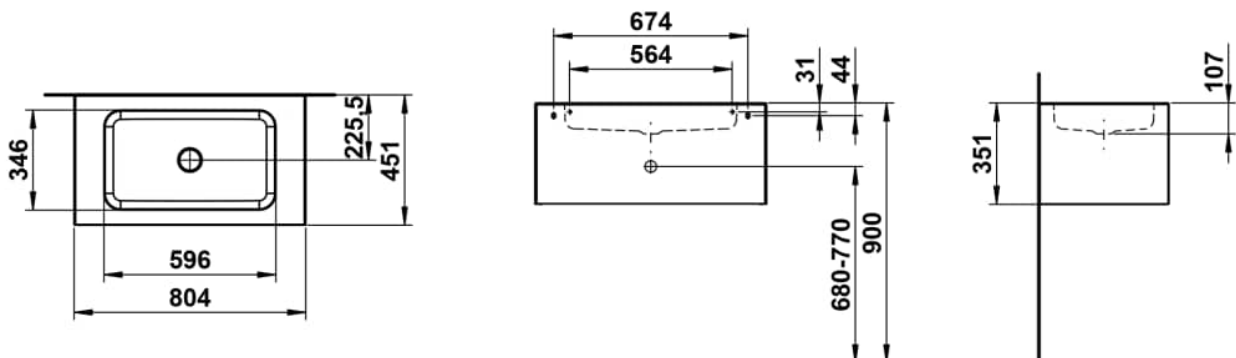

FOLIO

Washplace, wall-hung, glazed steel, without tap hole, without tap bank, without overflow, including fixing set, drain valve

DIMENSIONS

Length	804 mm
Width	450 mm
Height	350 mm

COLOUR AND FINISH

	521 Grey Fossil, Silk-Matt Lacquer
--	------------------------------------

OPTIONS

112 - without tap hole, without overflow

Back glazed

Bowl length (mm) : 804

Bowl position : Central

Bowl width (mm) : 451

Fixing kit : Included

Glazed base

Installation type : Wall-hung

Internal Shape : 6 - Rectangular

Material : Glazed steel

Net weight (kg) : 40.5

Overflow type : Standard

Plug and Waste : Included

Shape : Rectangular

Taphole configuration : No tapholes

Trap : Included

Waste : Included

Weight (Kg) : 40.5

Without overflow

TECHNICAL DRAWINGS

FOLIO

FOLIO is more than just a washbasin. It is a composition—the perfect fusion of form, function, and material. FOLIO doesn't merely integrate into a space; it redefines it.