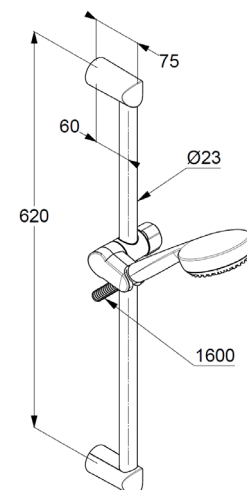

Technische Daten/ Technical Data

KLUDI LOGO
shower set 3 S
with wall rail 600mm
DN 15

Ref.: 6836305-00

Finishes:
05 chrome

Product description
Manufacturer KLUDI GmbH & Co. KG
Typ: KLUDI LOGO
shower set 3 S
with wall rail 600mm
Ref.: 6836305-00

hand shower 3 S
3 spray pattern
volumen/booster/smooth
with cleaning system
connection G1/2
sieve seal

shower hose
plastic coated
with metal-effect
with conical nuts
G1/2 x G1/2 x 1600mm

wall rail 600mm
height-adjustable hand shower hook
for rigid wall mounted
with fixing material

Produktabbildung/ Product picture

Maßzeichnung/ Dimensional drawing

Durchfluss/ Flow rate