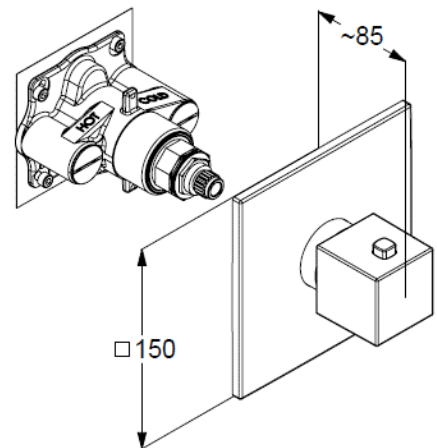

Technische Daten/ Technical Data

KLUDI DECUS

concealed thermostatic fitting
trim set with functional unit

Ref.: 547395375

Finishes:
53 matt white

Product description
Manufacturer KLUDI GmbH & Co. KG
Typ: KLUDI DECUS
concealed thermostatic fitting
Ref.: 547395375

concealed thermostatic fitting
for pre-installation set KLUDI SLIM.BOXX Ref.: 88022
trim set with functional unit
wall mounted
cylindricity handle, metal
without shutt-off-valve
temperature handle with hot water safety at 40°C
flow rate at 3 bar 40 l/min.
with integrated back flow preventer

Produktabbildung/ Product picture

Maßzeichnung/ Dimensional drawing

Durchfluss/ Flow rate