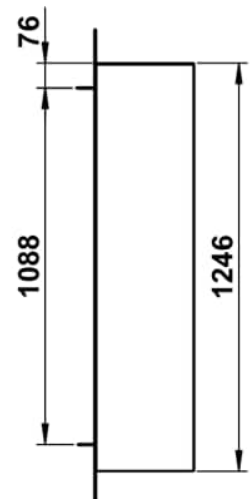

FOLIO

Tall cabinet 1250, 1 door, door hinge right, including fixing set, 4 glass shelves

DIMENSIONS

Length	300 mm
Width	303 mm
Height	1246 mm

COLOUR AND FINISH

521 Grey Fossil, Silk-Matt Lacquer

Closing and opening system : Push to open

Door type : Hinged

Doors and drawers combination : 1 door

Furniture configuration : Doors

Installation type : Wall-hung

Internal shelves : 4

Net weight (kg) : 33.5

Shelf material : Glass

TECHNICAL DRAWINGS