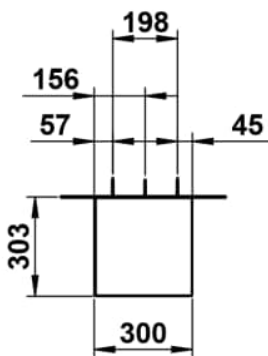

FOLIO

Tall cabinet 1250, 1 door, door hinge right, including fixing set, 4 glass shelves

DIMENSIONS

Length	300 mm
Width	303 mm
Height	1246 mm

COLOUR AND FINISH

521 Grey Fossil, Silk-Matt Lacquer

Closing and opening system : Push to open

Door type : Hinged

Doors and drawers combination : 1 door

Furniture configuration : Doors

Installation type : Wall-hung

Internal shelves : 4

Net weight (kg) : 33.5

Shelf material : Glass

TECHNICAL DRAWINGS