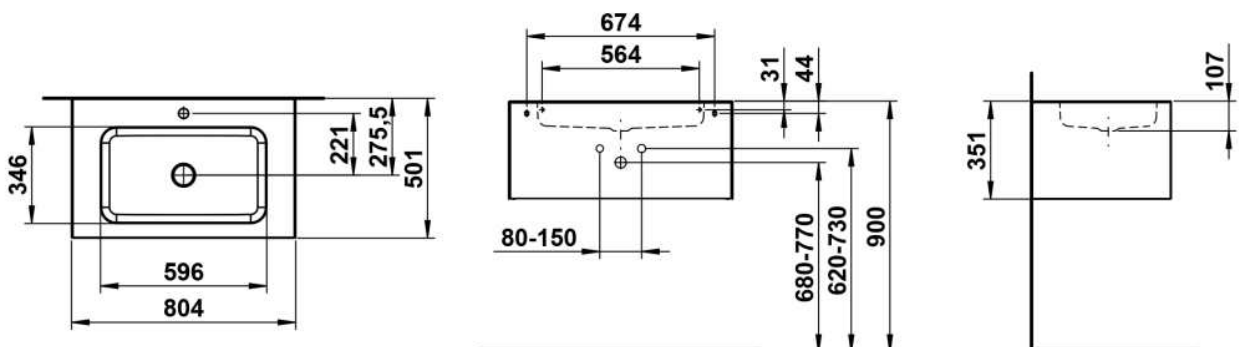

FOLIO

Washplace, wall-hung, glazed steel, with tap bank, with one tap hole, centered, without overflow, including fixing set, drain valve

DIMENSIONS

Length	804 mm
Width	500 mm
Height	350 mm

COLOUR AND FINISH

Glazed base

Installation type : Wall-hung

Internal Shape : 6 - Rectangular

Material : Glazed steel

Net weight (kg) : 42.5

Overflow type : Standard

Plug and Waste : Included

Shape : Rectangular

Taphole configuration : No tapholes

Trap : Included

Waste : Included

Weight (Kg) : 42.5

Without overflow

TECHNICAL DRAWINGS

FOLIO

FOLIO is more than just a washbasin. It is a composition—the perfect fusion of form, function, and material. FOLIO doesn't merely integrate into a space; it redefines it.

Its clear geometry, minimal radii, and flat surfaces are the result of high-precision craftsmanship. A 3 mm-thin cover made of glazed steel folds precisely around the washbasin—enveloping it like a delicate sheet—telling a story of artisanal precision and intelligent design with every touch.