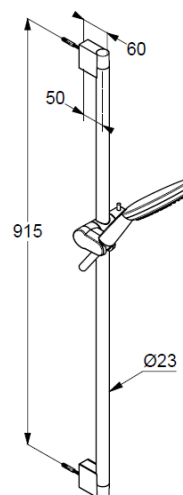

hand shower 3 S  
3 spray pattern  
volume/booster/smooth  
with cleaning system  
connection G1/2  
sieve seal

shower hose  
plastic coated  
with metal-effect  
with conical nuts  
anti twist  
G1/2 x G1/2 x 1600mm

wall rail 900mm  
height-adjustable hand shower hook  
with fixing material  
for rigid wall mounted

### Produktabbildung/ Product picture

### Maßzeichnung/ Dimensional drawing