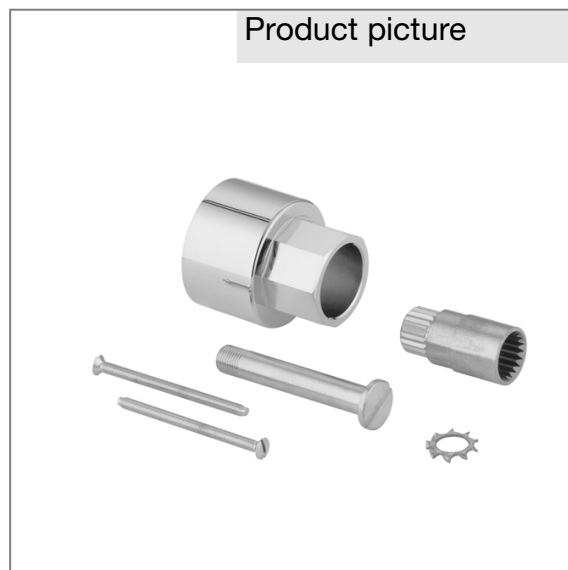

Product: **KLUDI extension set**

Ref.: **75730..-00**

**Product description**

extension set  
for concealed mixer  
without shut-off valve 35158  
30 mm long

Finishes:  
05 chrome  
45 permabrass

**Product picture**

**Advertisement**

\* KLUDI GmbH & Co KG KLUDI extension set item no. 7573005-00  
\*\* brass, extension for concealed thermostat mixer body 35158

extension set, manufacturer KLUDI GmbH & Co KG KLUDI extension set item no. 75730..-00, DN 15, 05 = chrome plated brass / 45 = permabrass, length 30 mm, for concealed thermostat mixer body 35158 without shut-off valve, extension set for trim-set without shut-off valve,

**Dimensional drawing**