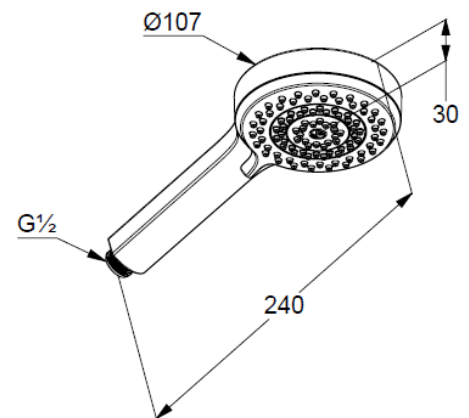

Technische Daten/ Technical Data

KLUDI-DIVE S
hand shower 3 S
DN 15

Ref.: 6883005-00

Finishes:
05 chrome

Product description
Manufacturer KLUDI GmbH & Co. KG
Typ: KLUDI-DIVE S
hand shower 3 S
Ref.: 6883005-00

hand shower 3 S
flow rate at 3 bar 15 l/min.
(with possibility of limiting to 9 l/min.)
3 spray pattern
Body/Hair/Skin
with cleaning system
connection G1/2
sieve seal

Produktabbildung/ Product picture

Maßzeichnung/ Dimensional drawing