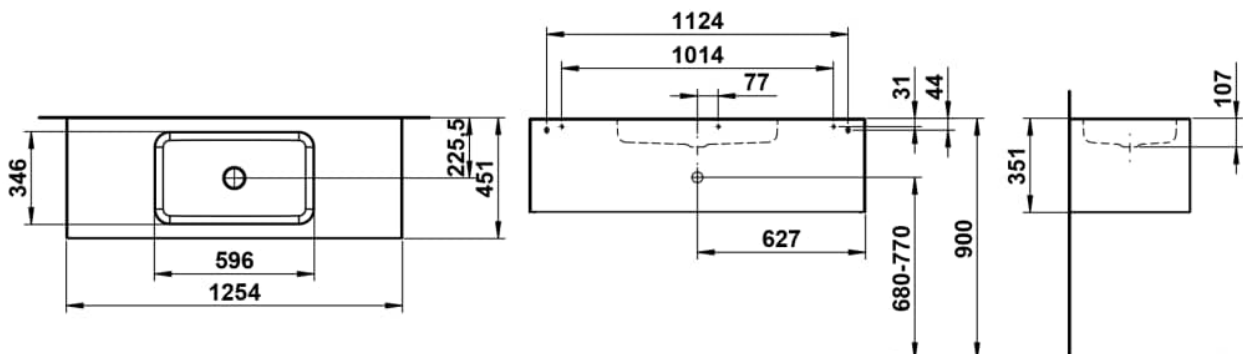

FOLIO

Washplace, wall-hung, glazed steel, without tap bank, without tap hole, without overflow, side shelves, including fixing set, drain valve

DIMENSIONS

Length	1254 mm
Width	450 mm
Height	350 mm

COLOUR AND FINISH

Glazed base

Installation type : Wall-hung

Internal Shape : 6 - Rectangular

Material : Glazed steel

Net weight (kg) : 56.5

Overflow type : Standard

Plug and Waste : Included

Shape : Rectangular

Taphole configuration : No tapholes

Trap : Included

Waste : Included

Weight (Kg) : 56.5

Without overflow

TECHNICAL DRAWINGS

FOLIO

FOLIO is more than just a washbasin. It is a composition—the perfect fusion of form, function, and material. FOLIO doesn't merely integrate into a space; it redefines it.

Its clear geometry, minimal radii, and flat surfaces are the result of high-precision craftsmanship. A 3 mm-thin cover made of glazed steel folds precisely around the washbasin—enveloping it like a delicate sheet—telling a story of artisanal precision and intelligent design with every touch.