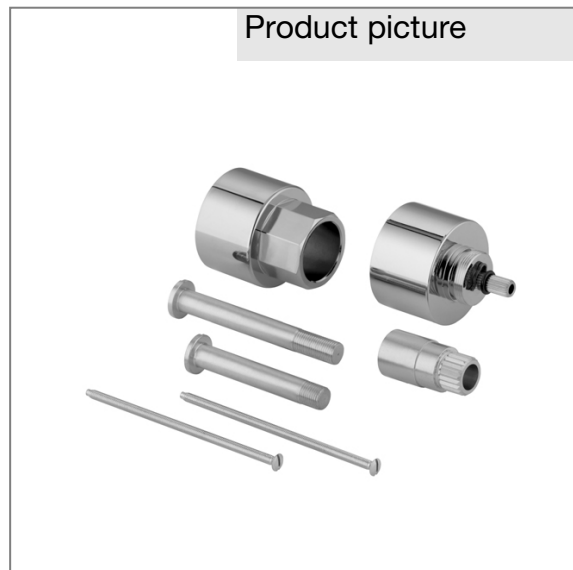

Product: **KLUDI extension set**

Ref.: **75731..-00**

Product description

extension set
for concealed mixer
with shut-off valve 35156
30 mm long

Finishes:
05 chrome
45 permabrass

Product picture

Advertisement

- * KLUDI GmbH & Co KG KLUDI extension set item no. 75731..-00
- ** brass, for concealed thermostat mixer body 35156

extension set, manufacturer KLUDI GmbH & Co KG KLUDI extension set item no. 75731..-00, 05 = chrome plated brass / 45 = permabrass, length 30 mm, for concealed thermostat mixer body 35156 with shut-off valve, extension set for trim set with shut-off valve,