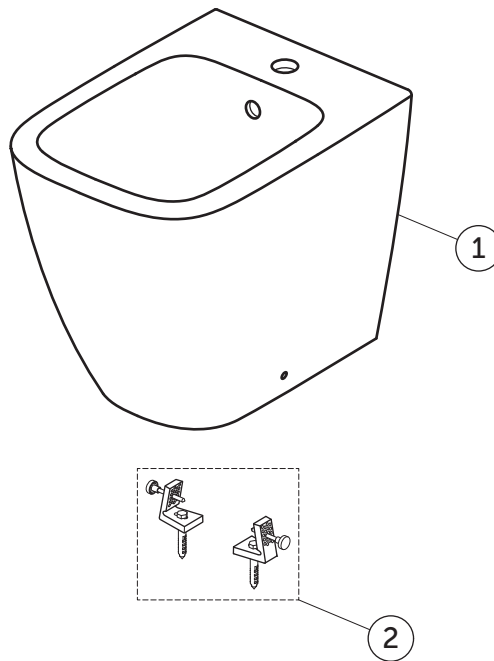

# SPARE PARTS

Back To Wall Bidet  
1TH; OF

T459501

I.LIFE S

Item	Description	Spare Code
1	BTW BIDET COMPACT WHT	
2	FIXATION SET FOR HIDDEN MOUNTING	TT0257919

Ideal Standard International NV  
Corporate Village – Gent Building  
Da Vincilaan 2  
B1935 – Zaventem  
Belgium