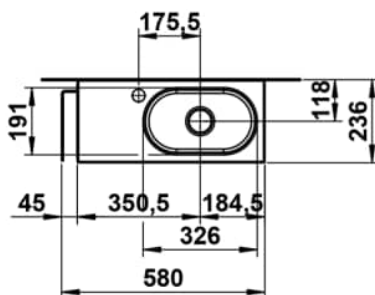

FUSION.S

Washplace, wall-hung, glazed steel, shelf left, with one tap hole, without overflow, including fixing set, drain valve

DIMENSIONS

Length	535 mm
Width	236 mm
Height	240 mm

COLOUR AND FINISH

<input type="checkbox"/>	000 White
--------------------------	-----------

OPTIONS

111 - one tap hole, without overflow

Asymmetrical

Back glazed

Bowl length (mm) : 580

Bowl position : Right

Bowl width (mm) : 240

Fixing kit : Included

Glazed base

Installation type : Wall-hung

Integrated shelf

Integrated towel rail

Internal Shape : 4 - Oval

Material : Glazed steel

Net weight (kg) : 7.1

Overflow type : Standard

Plug and Waste : Included

Shape : Rectangular

Taphole configuration : 1 taphole in the middle

Trap : Not included

Waste : Included

Weight (Kg) : 7.1

Without overflow

TECHNICAL DRAWINGS