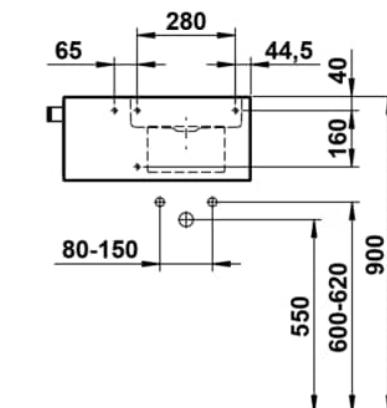

FUSION.S

Washplace, wall-hung, glazed steel, shelf left, with one tap hole, without overflow, including fixing set, drain valve

DIMENSIONS

Length	535 mm
Width	236 mm
Height	240 mm

COLOUR AND FINISH

<input type="checkbox"/>	000 White
--------------------------	-----------

OPTIONS

111 - one tap hole, without overflow

Asymmetrical

Back glazed

Bowl length (mm) : 580

Bowl position : Right

Bowl width (mm) : 240

Fixing kit : Included

Glazed base

Installation type : Wall-hung

Integrated shelf

Integrated towel rail

Internal Shape : 4 - Oval

Material : Glazed steel

Net weight (kg) : 7.1

Overflow type : Standard

Plug and Waste : Included

Shape : Rectangular

Taphole configuration : 1 taphole in the middle

Trap : Not included

Waste : Included

Weight (Kg) : 7.1

Without overflow

TECHNICAL DRAWINGS