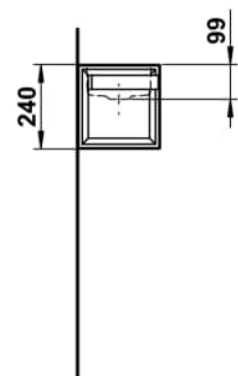

FUSION.S

Washplace, wall-hung, glazed steel, shelf left, with one tap hole, without overflow, including fixing set, drain valve

DIMENSIONS

Length	535 mm
Width	236 mm
Height	240 mm

COLOUR AND FINISH

<input type="checkbox"/>	000 White
--------------------------	-----------

OPTIONS

111 - one tap hole, without overflow

Asymmetrical

Back glazed

Bowl length (mm) : 580

Bowl position : Right

Bowl width (mm) : 240

Fixing kit : Included

Glazed base

Installation type : Wall-hung

Integrated shelf

Integrated towel rail

Internal Shape : 4 - Oval

Material : Glazed steel

Net weight (kg) : 7.1

Overflow type : Standard

Plug and Waste : Included

Shape : Rectangular

Taphole configuration : 1 taphole in the middle

Trap : Not included

Waste : Included

Weight (Kg) : 7.1

Without overflow

TECHNICAL DRAWINGS